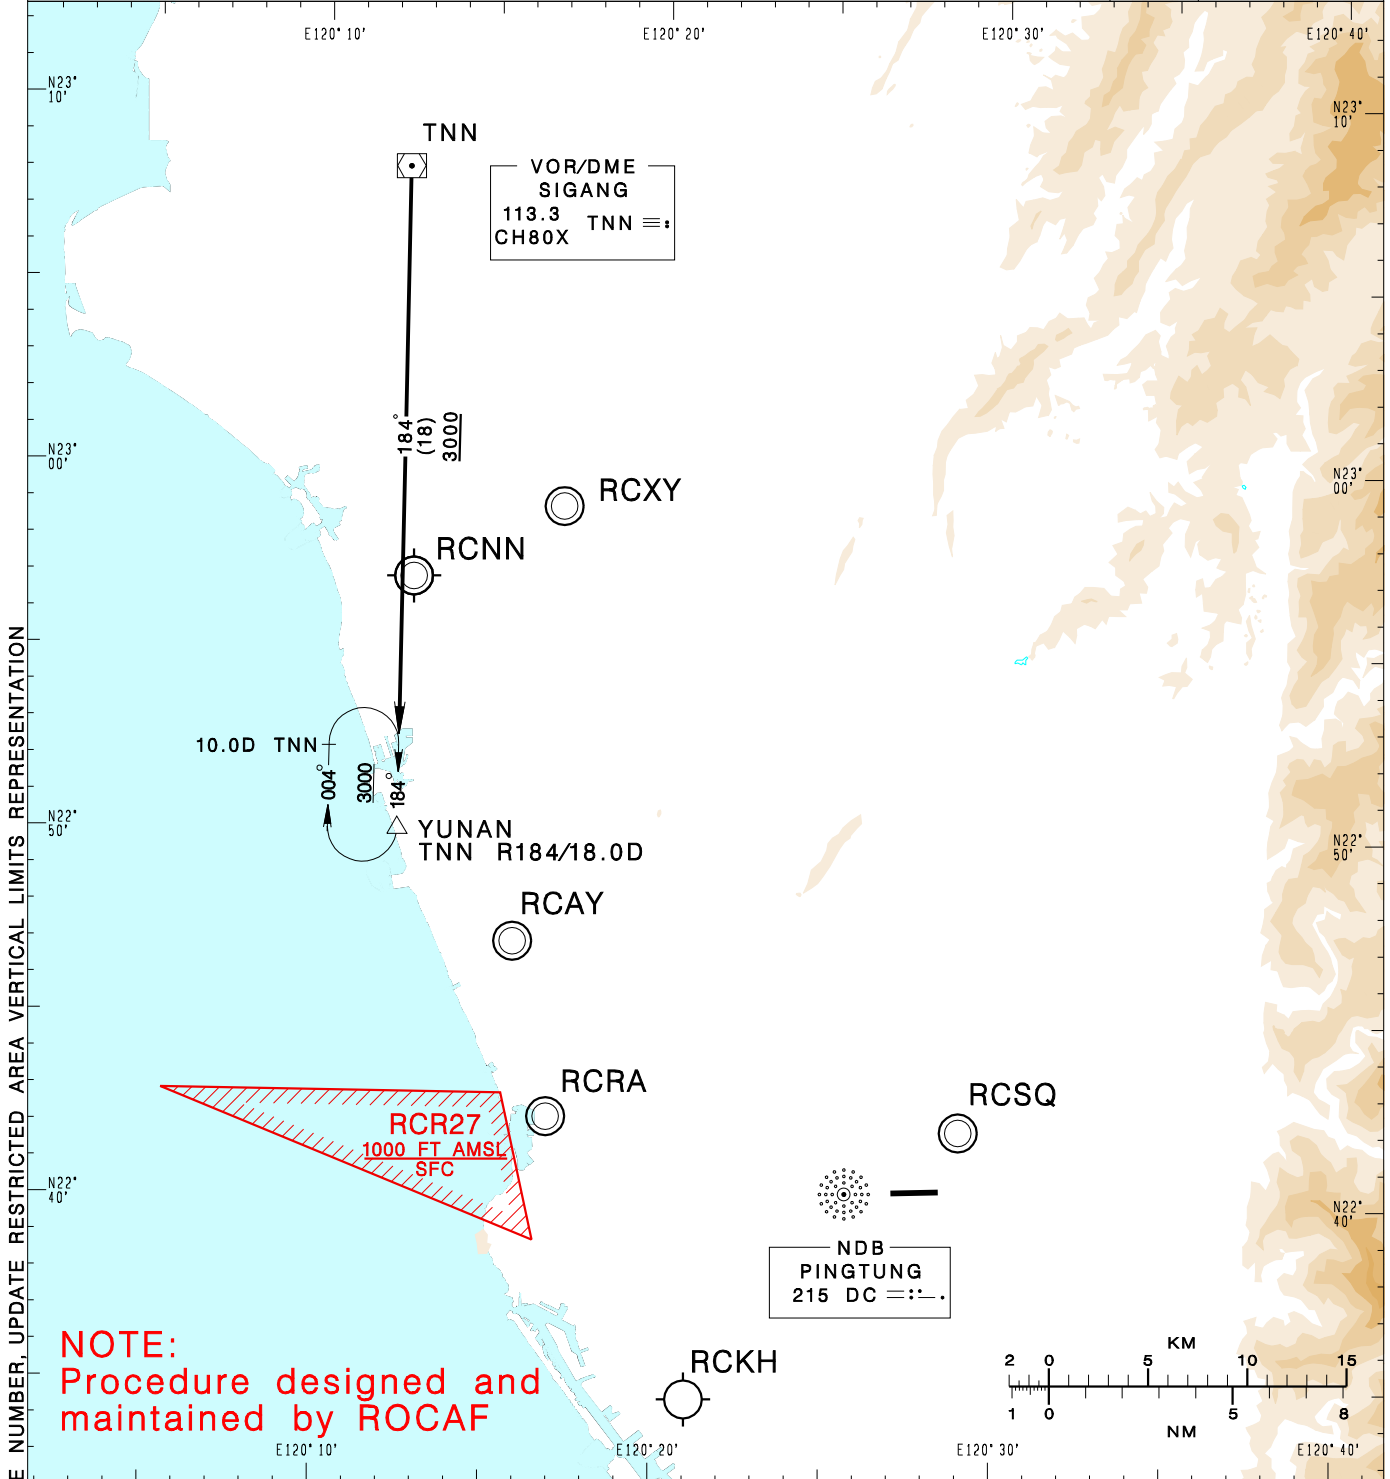

屏東南機場
PINGTUNG SOUTH AD

RCDC STAR
TNN (RWY09)

TAIPEI ACC 126.7	KAOHSIUNG APP 121.1 124.7 328.7 363.8	VAR 4° W	
Apt Elev: 81'	Trans Level: FL130		
BEARINGS ARE MAGNETIC; DISTANCES ARE NAUTICAL MILES; ELEVATIONS, HEIGHTS IN FEET			MSA DC 25NM

CHANGES: NEW PAGE NUMBER, UPDATE RESTRICTED AREA VERTICAL LIMITS REPRESENTATION

NOTE:
Procedure designed and
maintained by ROCAF

SIGANG ARRIVAL
TRACK TNN R-184 to YUNAN.